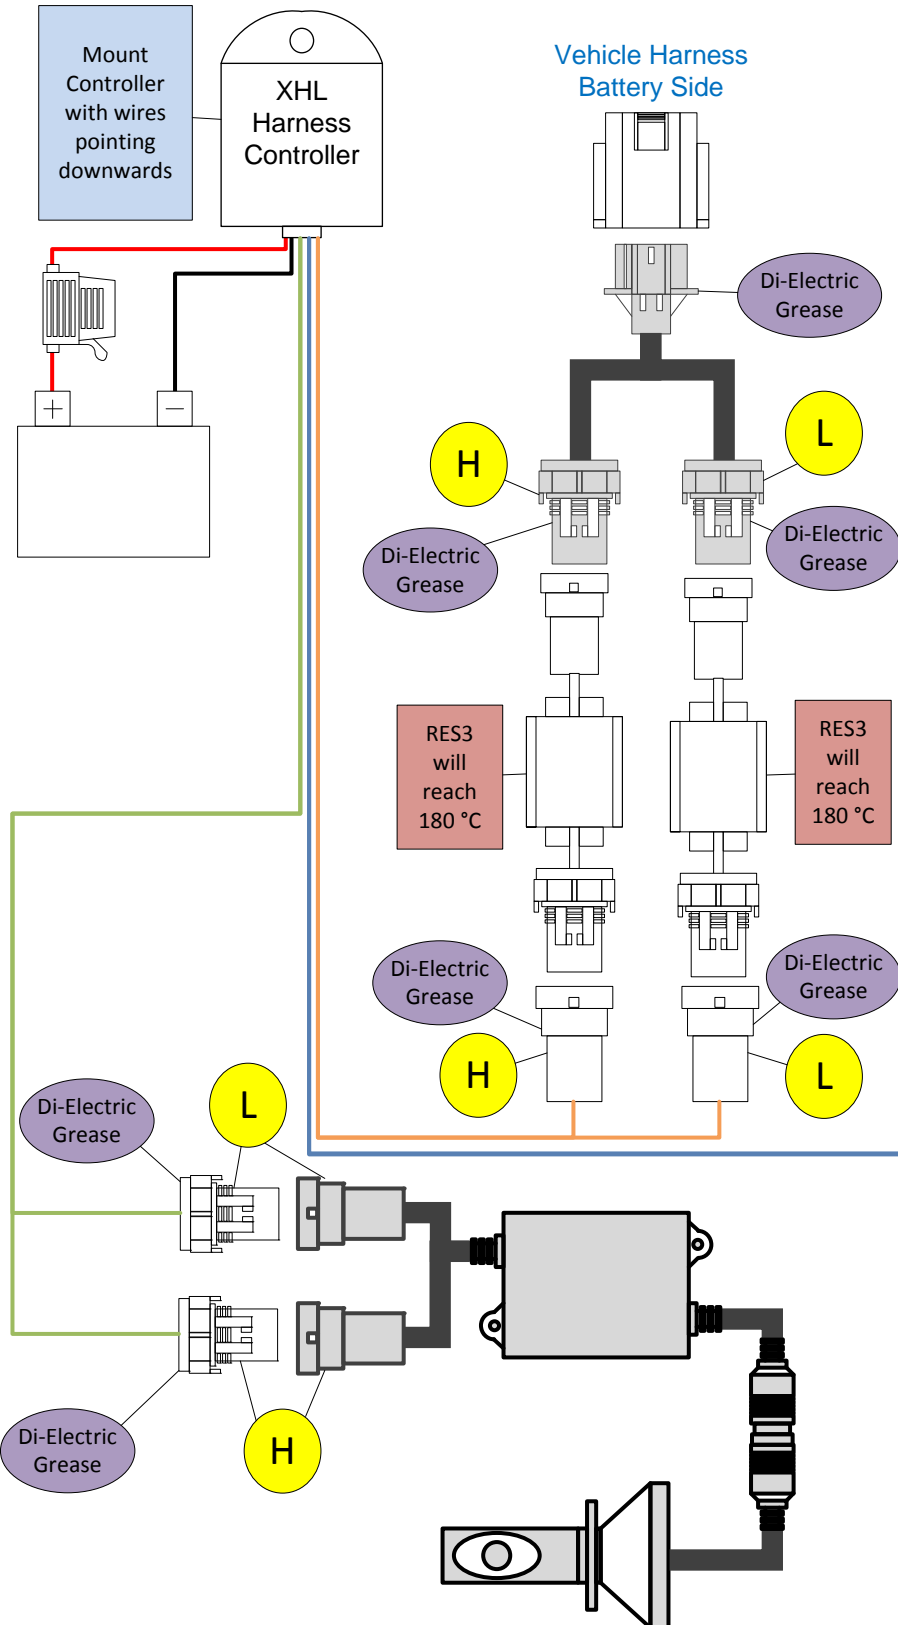

H13 Xtreme LED Kit with XHL x 1 and RES3 x 4

Battery Side of Vehicle

Opposite Side of Battery